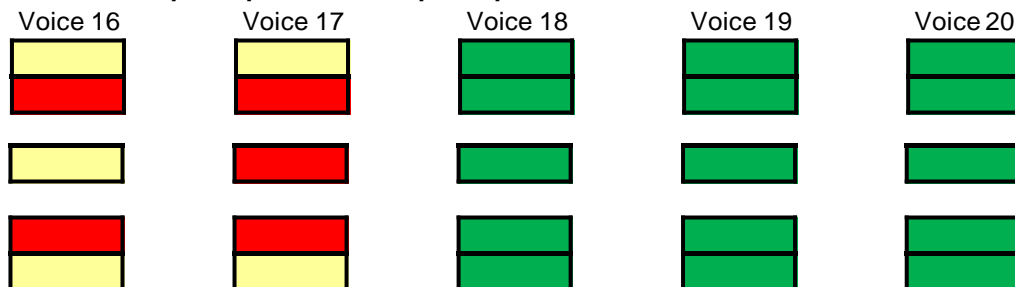

RBBLangenVintageII Pickups 59/AlNiCo II&V - 90/AlNiCo V

5-WAY SWITCH

RBBLangen Sensus II/4-14 PushPull

NECK * CENTER * BRIDGE

Window1 "Humbucker style" No split

Volume pot: Down Tone pot: Down

Window2 "Split Single style"

Volume pot: Up Tone pot: Down

Window3 "Humbucker all in"

Volume pot: Down Tone pot: Up

Window4 "Single all in"

Volume pot: Up Tone pot: Up

Green, free positions.