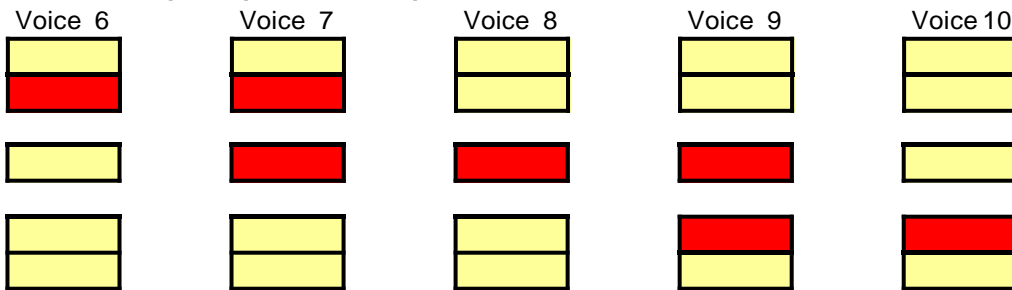

ARTES SENSUS I & II PU-SETUP

Artes Sensus 4 windows -14 voices.

2 pcs PushPull & one 5-step switch.

NECK

*

CENTER

*

BRIDGE

Window1 "Humbucker style" No split

Volume pot: Down Tone pot: Down

Window2 "Split Single style"

Volume pot: Up Tone pot: Down

Window3 "Humbucker + Singel all in"

Volume pot: Down Tone pot: Up

Window4 "Single all in"

Green Color: FREE POSITIONS FOR USE

Volume pot: Up Tone pot: Up