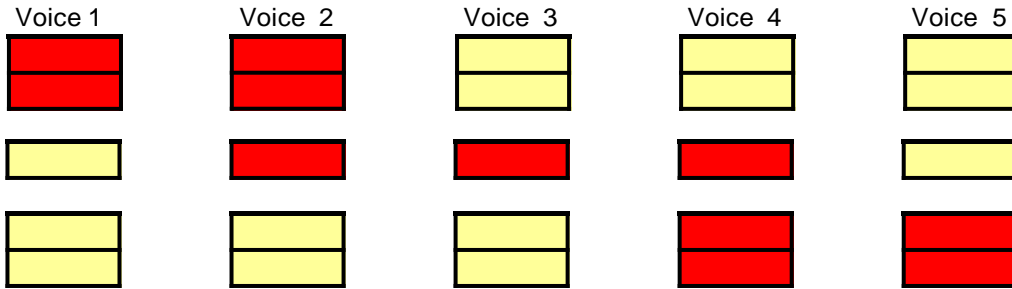

RBBLangenVintageII Pickups 59/AlNiCo II&V - 90/AlNiCo V

5-WAY SWITCH

RBBLangen Sensus II/4-14 PushPull

NECK * CENTER * BRIDGE

Window1 "Humbucker style" No split

Volume pot: Down Tone pot: Down

Window2 "Split Single style"

Volume pot: Up Tone pot: Down

Window3 "Humbucker all in"

Volume pot: Down Tone pot: Up

Window4 "Single all in"

Volume pot: Up Tone pot: Up

Green, free positions.