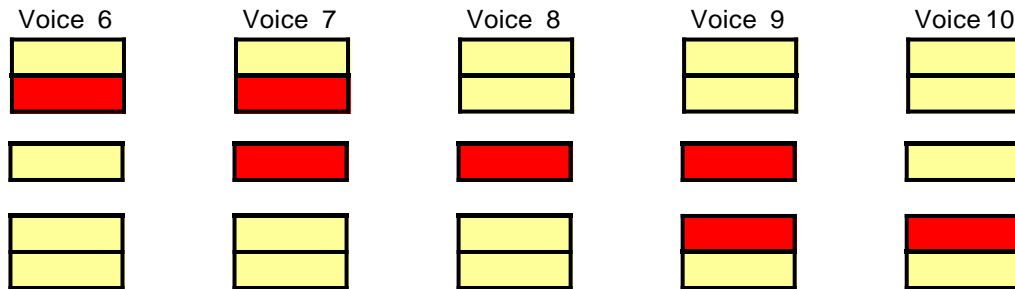

RBBLangenVintageII Pickups 59/AlNiCo II&V - 90/AlNiCo V

5-WAY SWITCH

RBBLangen Sensus II/4-14 PushPull

NECK * CENTER * BRIDGE

Window1 "Humbucker style" No split

Volume pot: Down Tone pot: Down

Window2 "Split Single style"

Volume pot: Up Tone pot: Down

Window3 "Humbucker all in"

Volume pot: Down Tone pot: Up

Window4 "Single all in"

Volume pot: Up Tone pot: Up

Green, free positions.