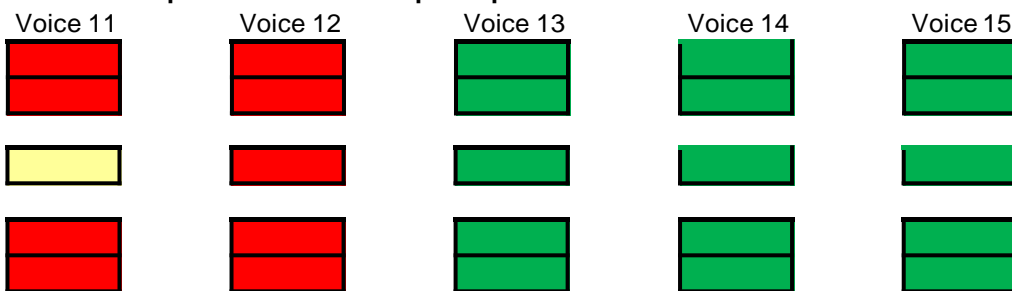

ARTES SENSUS I & II PU-SETUP

Artes Sensus 4 windows -14 voices.

2 pcs PushPull & one 5-step switch.

NECK

*

CENTER

*

BRIDGE

Window1 "Humbucker style" No split

Volume pot: Down Tone pot: Down

Window2 "Split Single style"

Volume pot: Up Tone pot: Down

Window3 "Humbucker + Singel all in"

Volume pot: Down Tone pot: Up

Window4 "Single all in"

Green Color: FREE POSITIONS FOR USE

Volume pot: Up Tone pot: Up