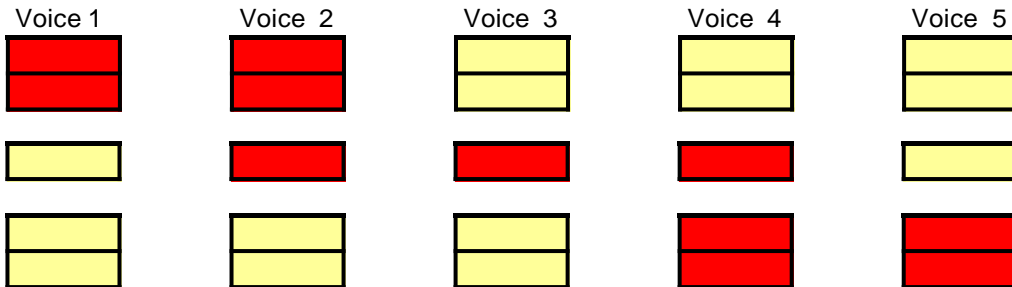

ARTES SENSUS I & II PU-SETUP

Artes Sensus 4 windows -14 voices.

2 pcs PushPull & one 5-step switch.

NECK

*

CENTER

*

BRIDGE

Window1 "Humbucker style" No split

Volume pot: Down Tone pot: Down

Window2 "Split Single style"

Volume pot: Up Tone pot: Down

Window3 "Humbucker + Singel all in"

Volume pot: Down Tone pot: Up

Window4 "Single all in"

Green Color: FREE POSITIONS FOR USE

Volume pot: Up Tone pot: Up