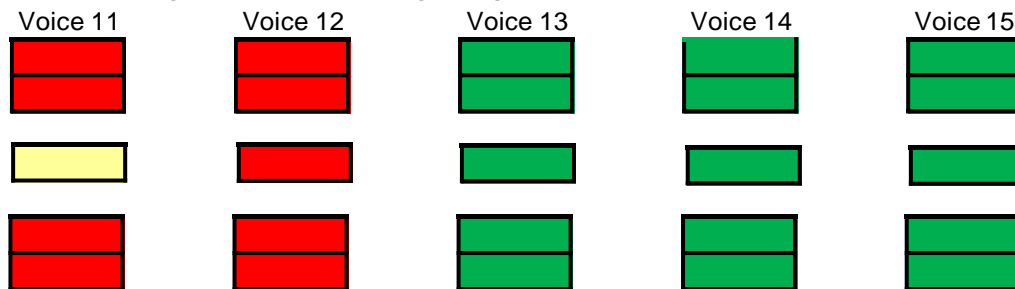

RBBLangenVintageII Pickups 59/AlNiCo II&V - 90/AlNiCo V

5-WAY SWITCH

RBBLangen Sensus II/4-14 PushPull

NECK * CENTER * BRIDGE

Window1 "Humbucker style" No split

Volume pot: Down Tone pot: Down

Window2 "Split Single style"

Volume pot: Up Tone pot: Down

Window3 "Humbucker all in"

Volume pot: Down Tone pot: Up

Window4 "Single all in"

Volume pot: Up Tone pot: Up

Green, free positions.